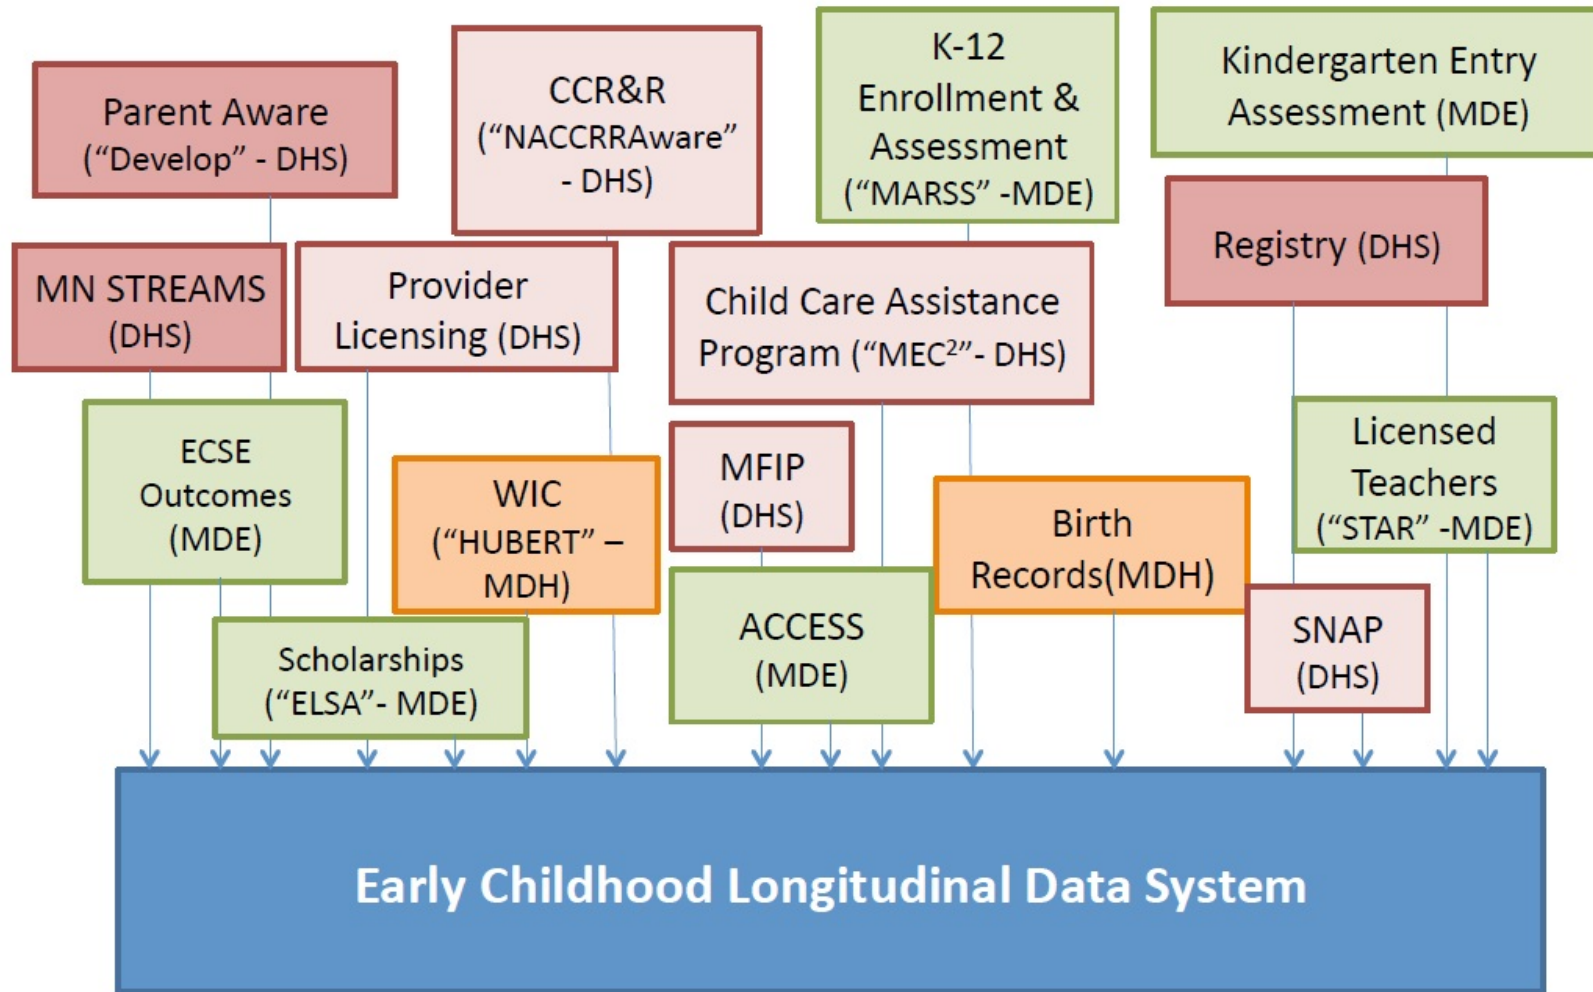

Minnesota Early Childhood Longitudinal Data System

Anita Larson,
Early Learning Services
anita.larson@state.mn.us

National EC Data System Work

Funding Early Childhood Data

Minnesota ECLDS

Data Pathways and Structure

SLEDS

Minnesota SLEDS (K-12, Higher Ed of P20):

sleds.mn.gov