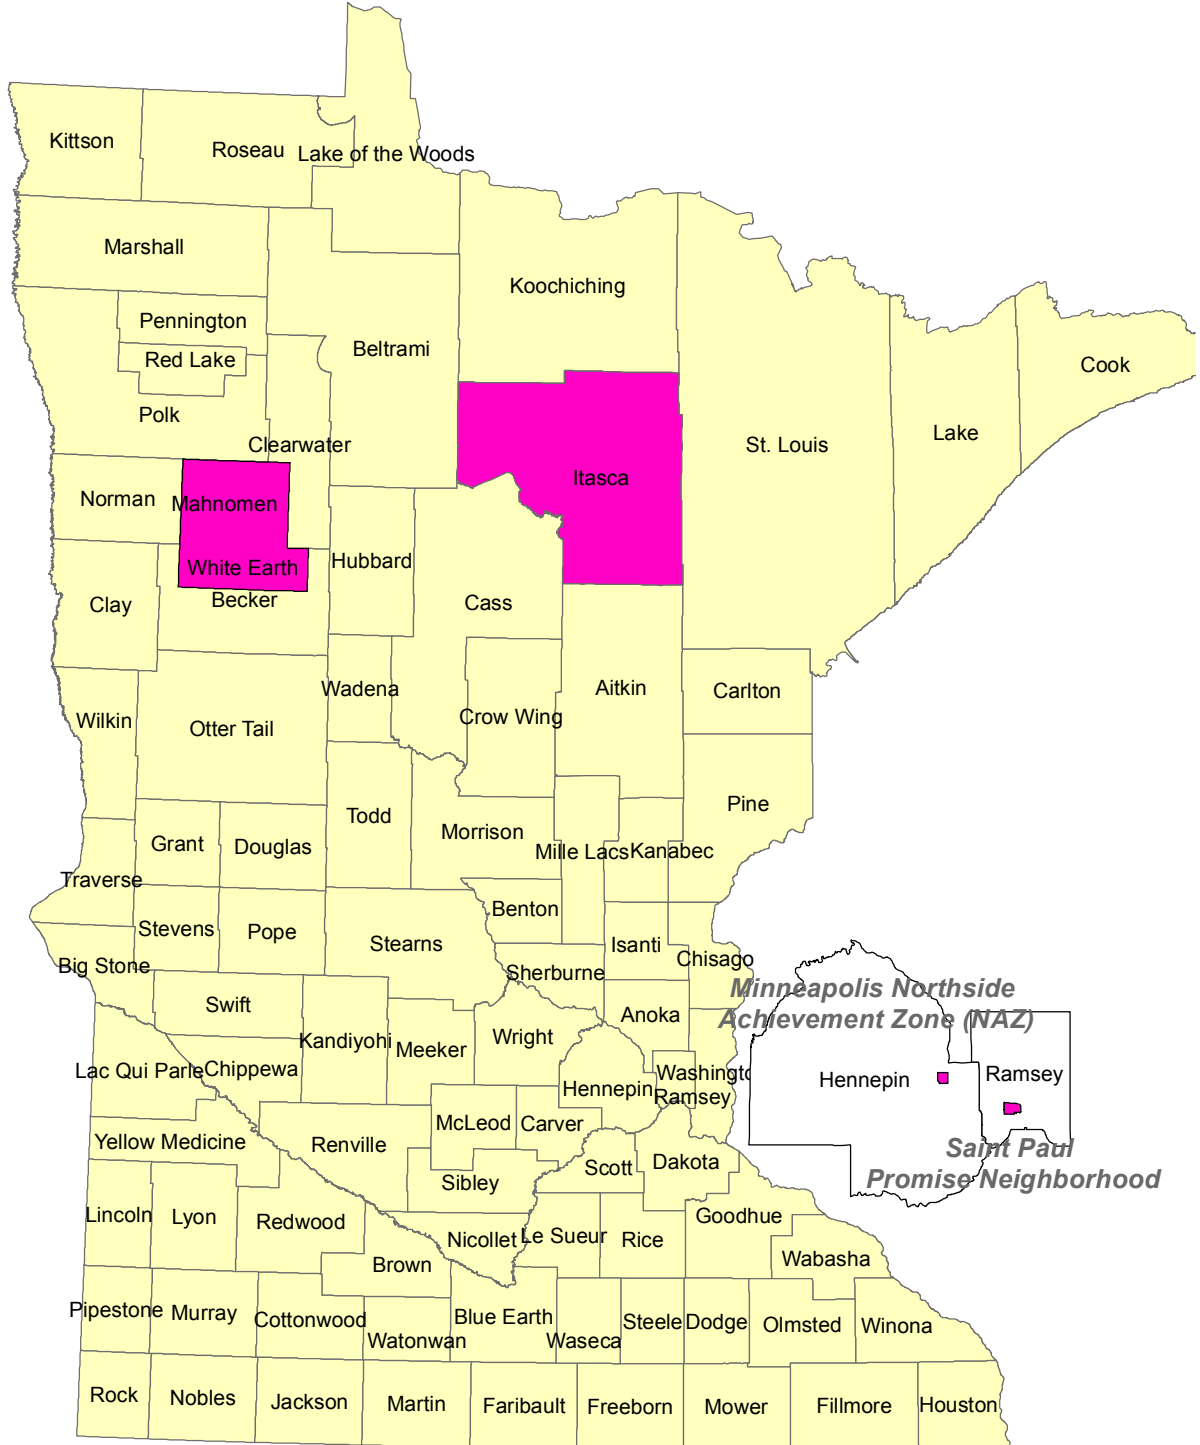

Race to the Top Early Learning Challenge Grant Transformation Zones

The Minnesota Department of Education (MDE) does not warrant the results you may obtain by using this map. This map is provided 'as is' without express or implied warranties, including warranties of merchantability and fitness. In no event will MDE be liable for any consequential, incidental or special damages, including any lost profits or lost savings, even if an MDE representative has been advised of the possibility of such damages or any other claim by any third party.

The School District boundary on this map does not represent a legal boundary of the District. Please contact your County Auditor to obtain an accurate legal description.

Project Name: OEL Mapping.mxd
 Date: 03/07/2013
 Location: c:\ArcGIS_Projects\OEL Mapping

SAF OR JS/IT

This Minnesota map shows the four Transformation Zones in Minnesota. They are, the White Earth Indian reservation located in northwestern Minnesota, Itasca county in northeastern Minnesota, the Minneapolis Northside Achievement Zone in north Minneapolis and the Saint Paul Promise Neighborhood in the city of St. Paul.